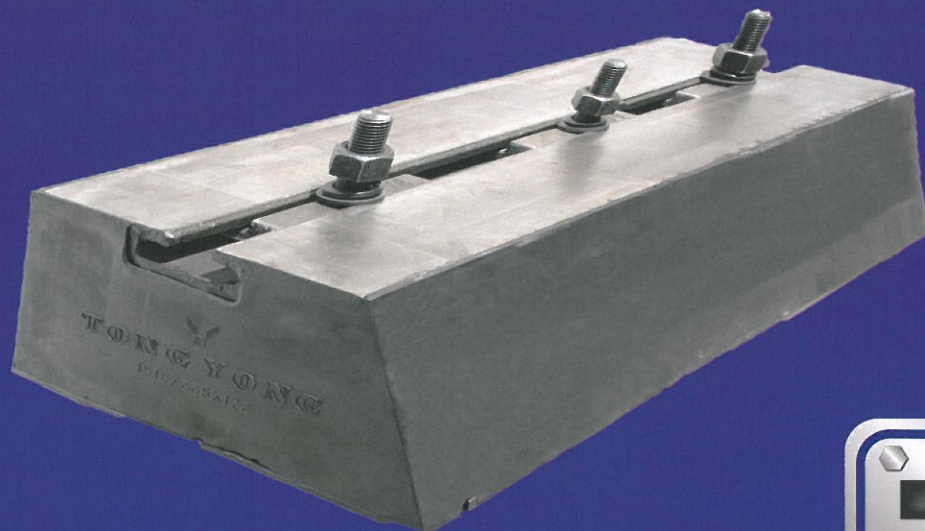

**SE  
LE  
NE  
G  
N  
C  
U  
R  
E  
R  
R  
R**

**DON'T TORTURE YOUR FLOORS**

**PROTECT THEM**

TY CUSHION TIRE'S rubber cutting edges use a chunk resistant rubber compound for improved wear.

The steel plate has a single channel fastening system making for easy install/uninstall.

Lower your maintenance costs, increase your productivity, **PROTECT YOUR TIPPING FLOORS!**

**CUTTING EDGE SIZES**

36", 40", 48", 52", 60"

**BOLT HARDWARE SIZES**

3/4", 7/8", 1", 1 1/8", 1 1/4"

**888-870-9797**